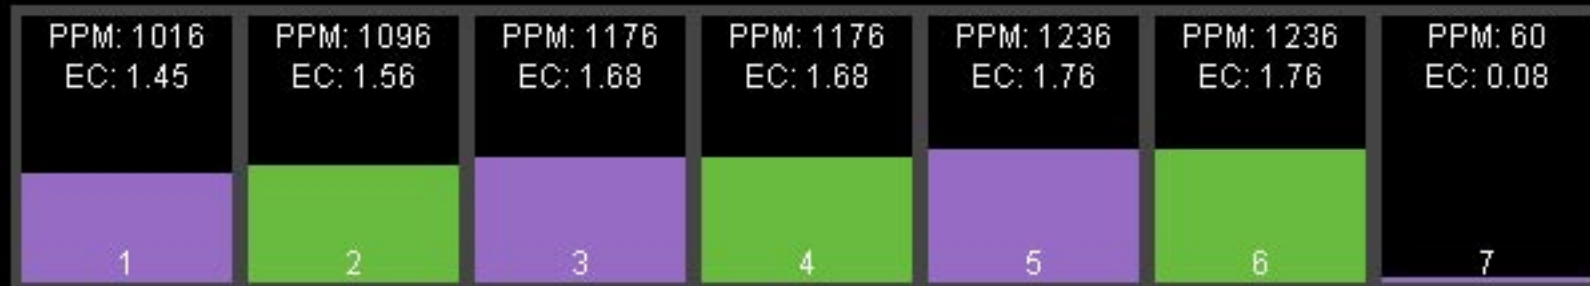

Nutrient Base

Grow Micro Bloom **Floraison**

Grower Level

Grand Master Grower Level

Reservoir Size

10 L

Soil pH Balance = 6.3 / Hydroponic pH Balance = 5.6

Grow Micro Bloom - Grand Master Grower Level

Base Nutrients	Week 1	Week 2	Week 3	Week 4	Week 5	Week 6	Flush	Total
Grow	40 mL	40 mL	40 mL	40 mL	40 mL	40 mL	-	240 mL
Micro	40 mL	40 mL	40 mL	40 mL	40 mL	40 mL	-	240 mL
Bloom	40 mL	40 mL	40 mL	40 mL	40 mL	40 mL	-	240 mL

Hobbyist Level

VooDoo Juice	20 mL	20 mL	-	-	-	-	-	40 mL
Big Bud	-	20 mL	20 mL	20 mL	-	-	-	60 mL
B-52	-	-	20 mL	20 mL	20 mL	20 mL	-	80 mL
Overdrive	-	-	-	-	20 mL	20 mL	-	40 mL

Expert Grower Level

Piranha	20 mL	20 mL	-	-	-	-	-	40 mL
Bud Candy	20 mL	20 mL	20 mL	20 mL	20 mL	20 mL	-	120 mL
Final Phase	-	-	-	-	-	-	20 mL	20 mL

Professional Grower Level

Tarantula	20 mL	20 mL	-	-	-	-	-	40 mL
Nirvana	-	-	20 mL	20 mL	20 mL	20 mL	-	80 mL
Sensizym	20 mL	20 mL	20 mL	20 mL	20 mL	20 mL	-	120 mL

Grand Master Grower Level

Bud Ignitor	20 mL	20 mL	-	-	-	-	-	40 mL
Rhino Skin	20 mL	20 mL	20 mL	20 mL	20 mL	20 mL	-	120 mL
Bud Factor X	20 mL	20 mL	20 mL	20 mL	20 mL	20 mL	-	120 mL